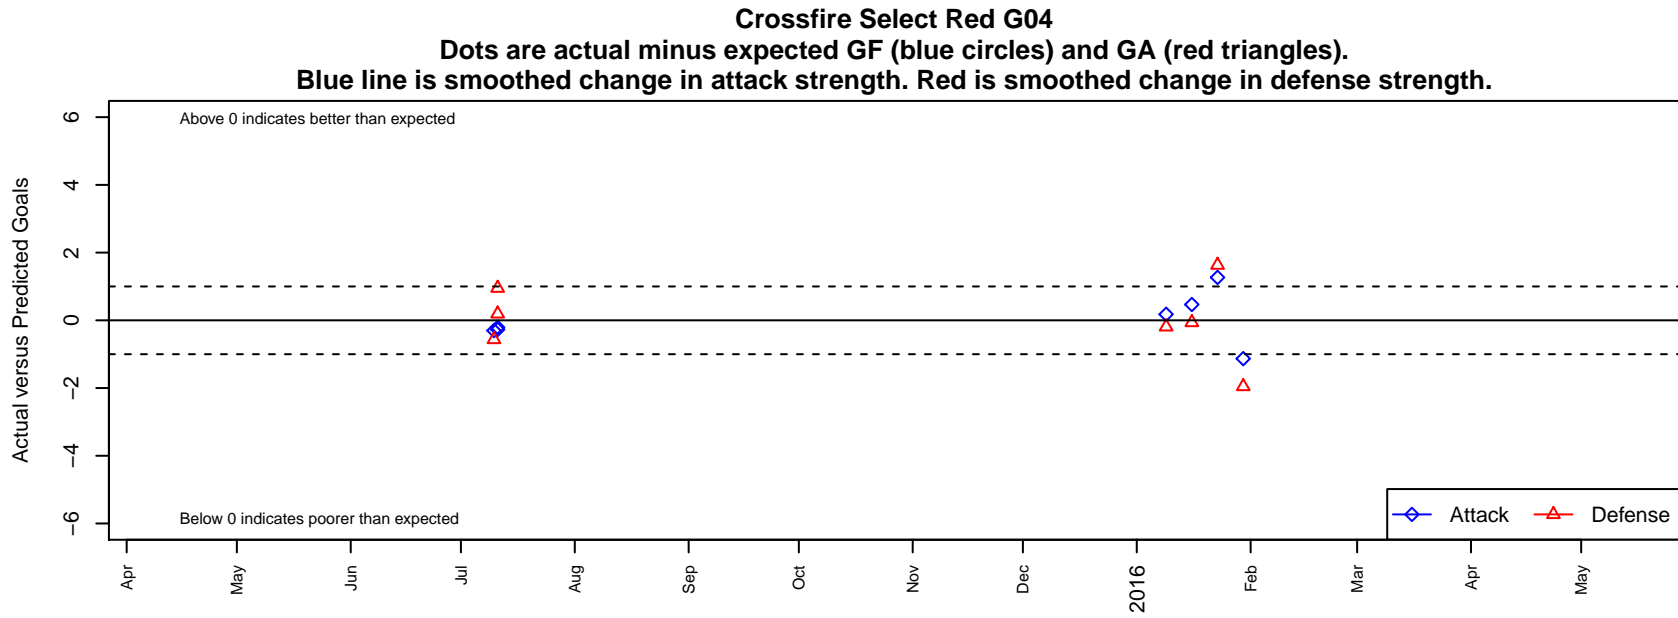

# Crossfire Select Red G04

Crossfire Select  
Redmond, WA  
G04 total strength=311  
attack=0.36 defense=0.09

alt names used:  
Crossfire Select G04-Red

Venues played:  
2015 Seattle United Cup GU11  
2015 Founders Cup G04